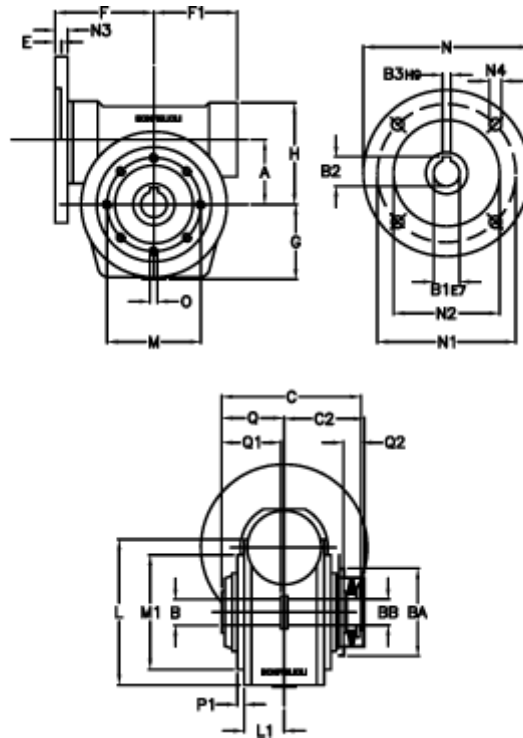

Article number: 390204406072336

Description: Worm Gear with Torque Limiter  
VF 44-L2-P-60-P63B14

## Measures

a = 44.60	C2 = 48	L1 = 35.0	O = M6x8
B = 18	Description = VF 44P-xx-63B14	m = 65	P1 = 2.0
B1 E7 = 11	E = 2.0	M1 = 50	Q = 32.0
B2 = 12.8	F = 65	N = 90	Q1 = 32
B3 H9 = 4	F1 = 54	N1 = 75	Q2 = 12
BA = 40	g = 51	N2 = 60	
BB H7 = 11	H = 71.0	N3 = 8.0	
C = 79	L = 80.0	N4 = 5,5	